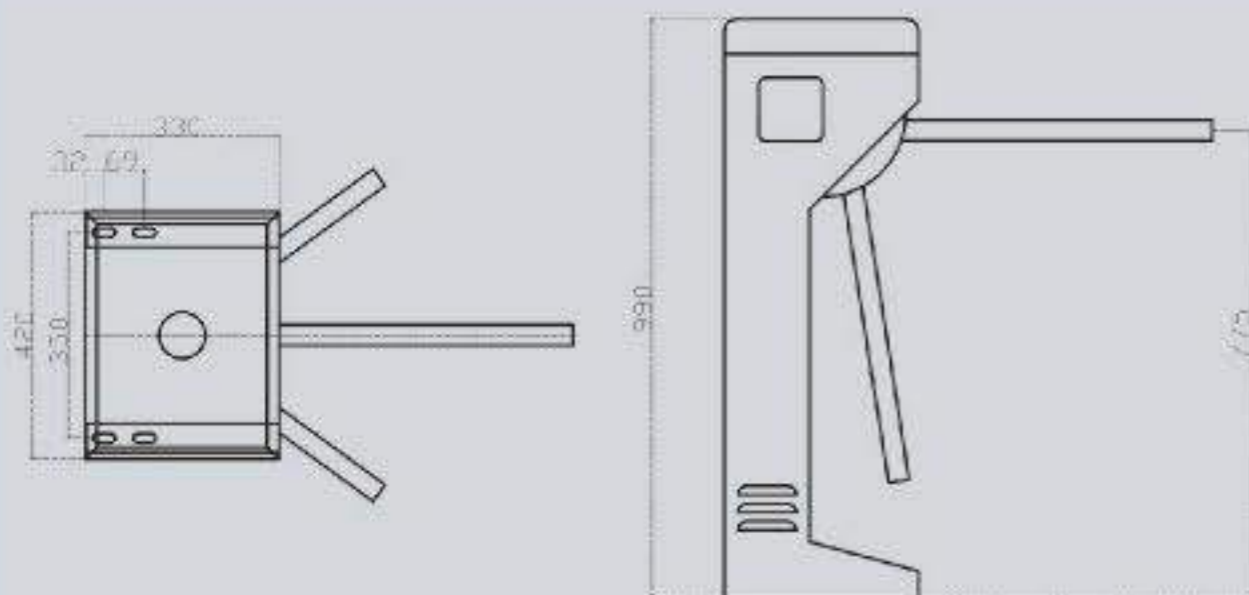

DIMENSION

ออฟชั่น

1. ต่อกับเครื่องทยอดเหรียญ หรือระบบนับจำนวนคนได้
2. ระบบควบคุมประตูและเครื่องอ่านบัตร
3. ระบบทานบัตรและเดินผ่าน